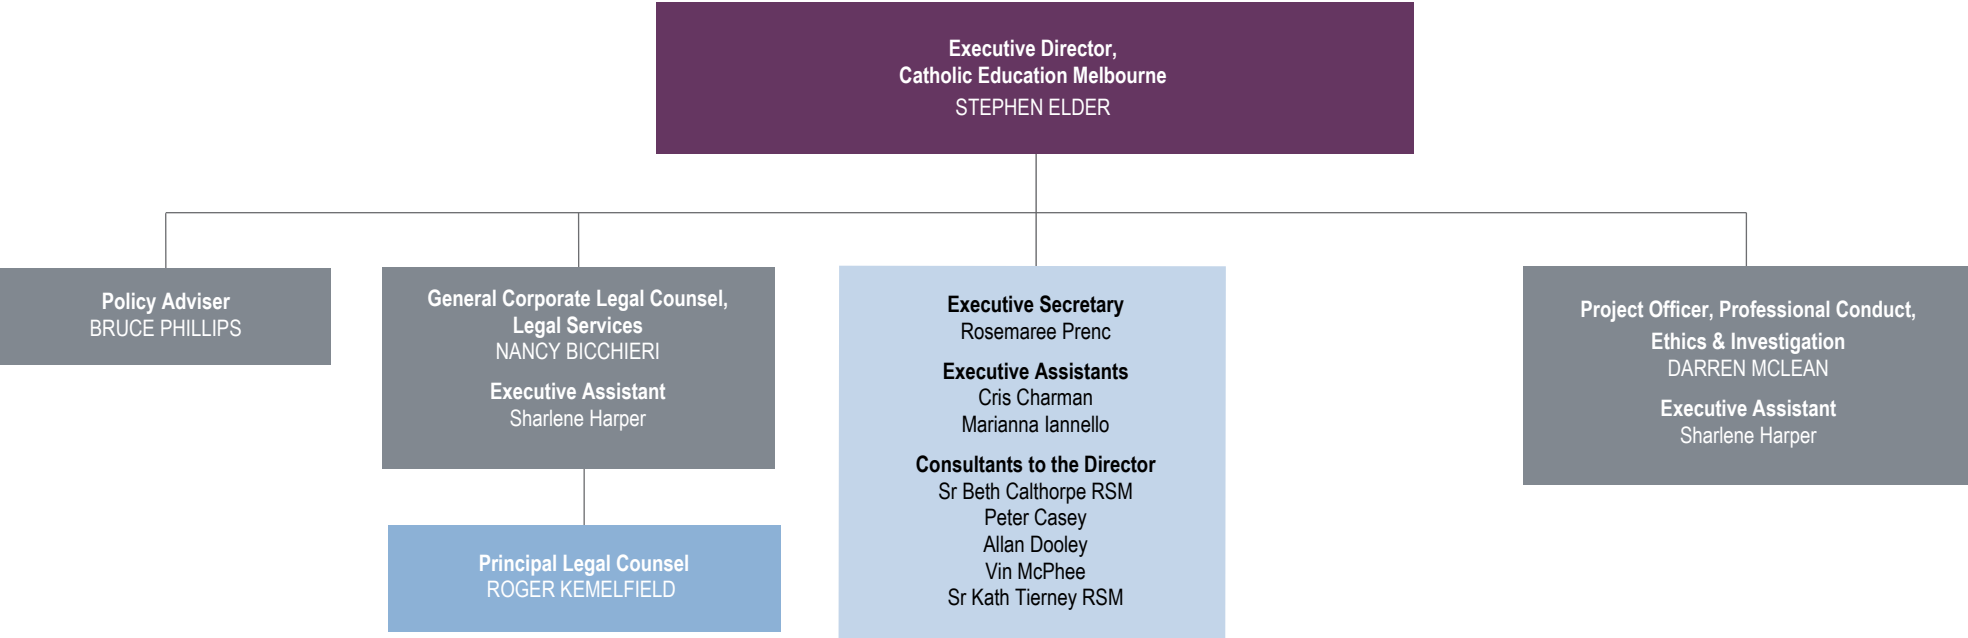

OFFICE OF THE EXECUTIVE DIRECTOR OF CATHOLIC EDUCATION