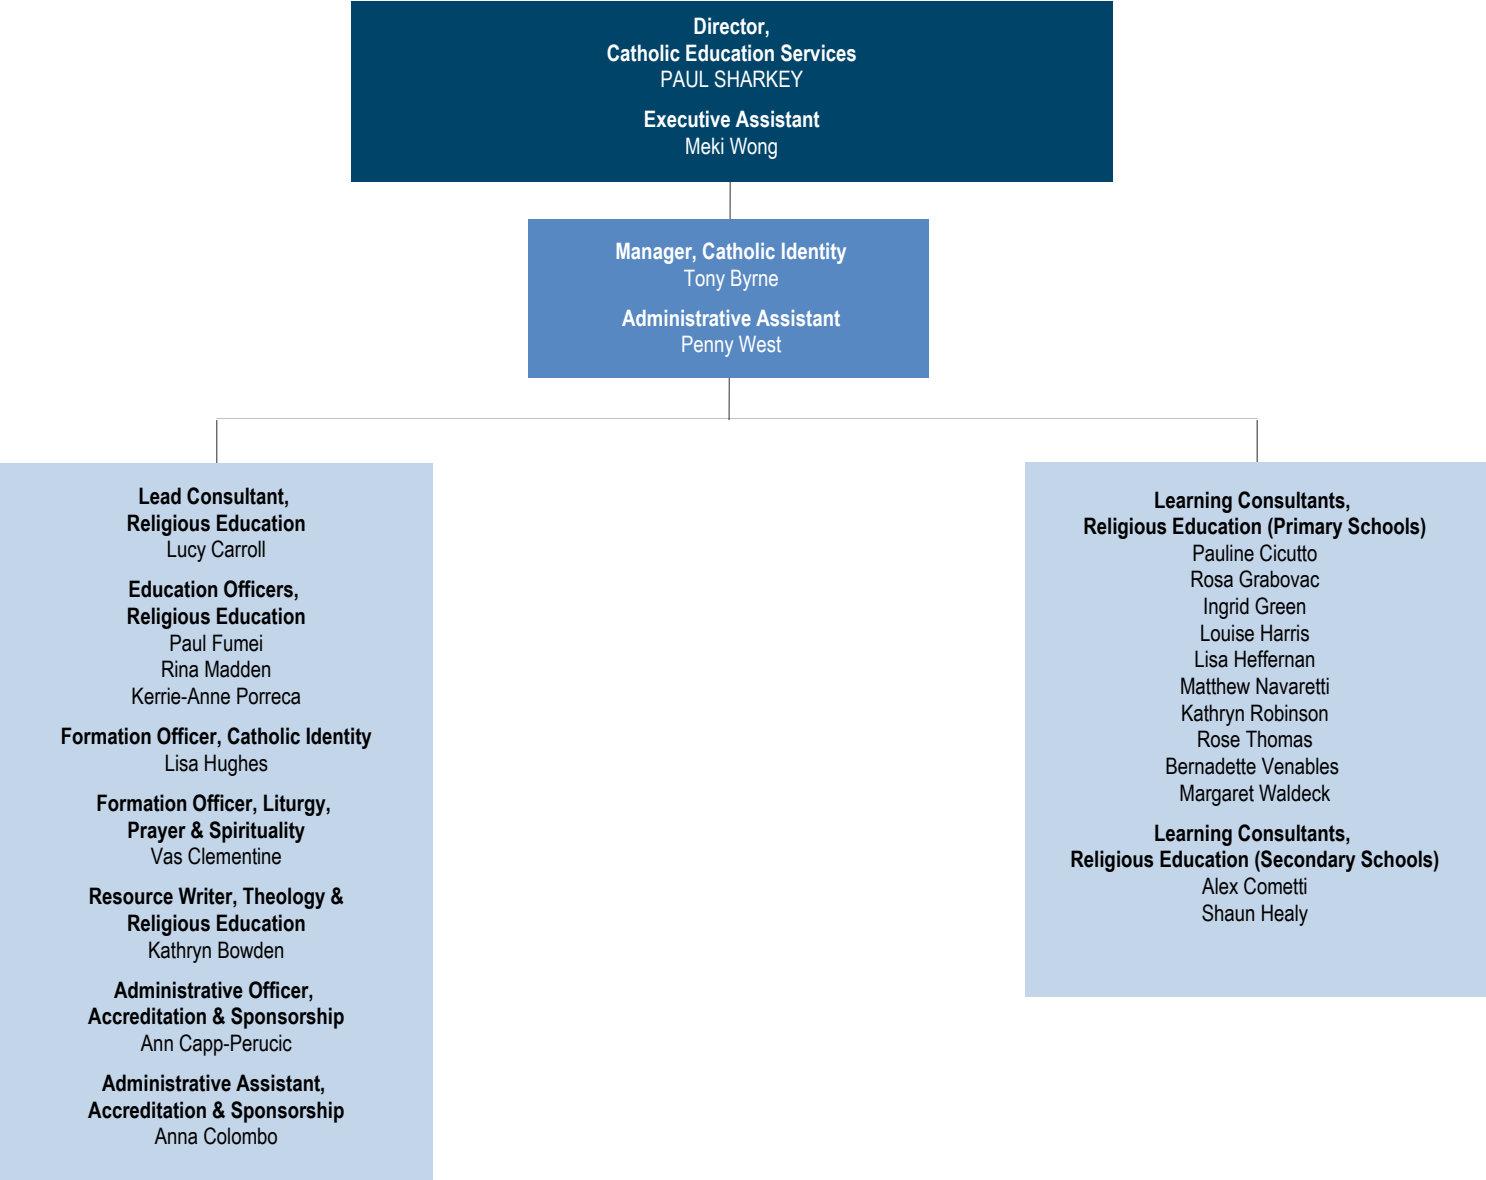

CATHOLIC EDUCATION SERVICES – CATHOLIC IDENTITY

Note: Learning Consultant locations are detailed at the end of this document.