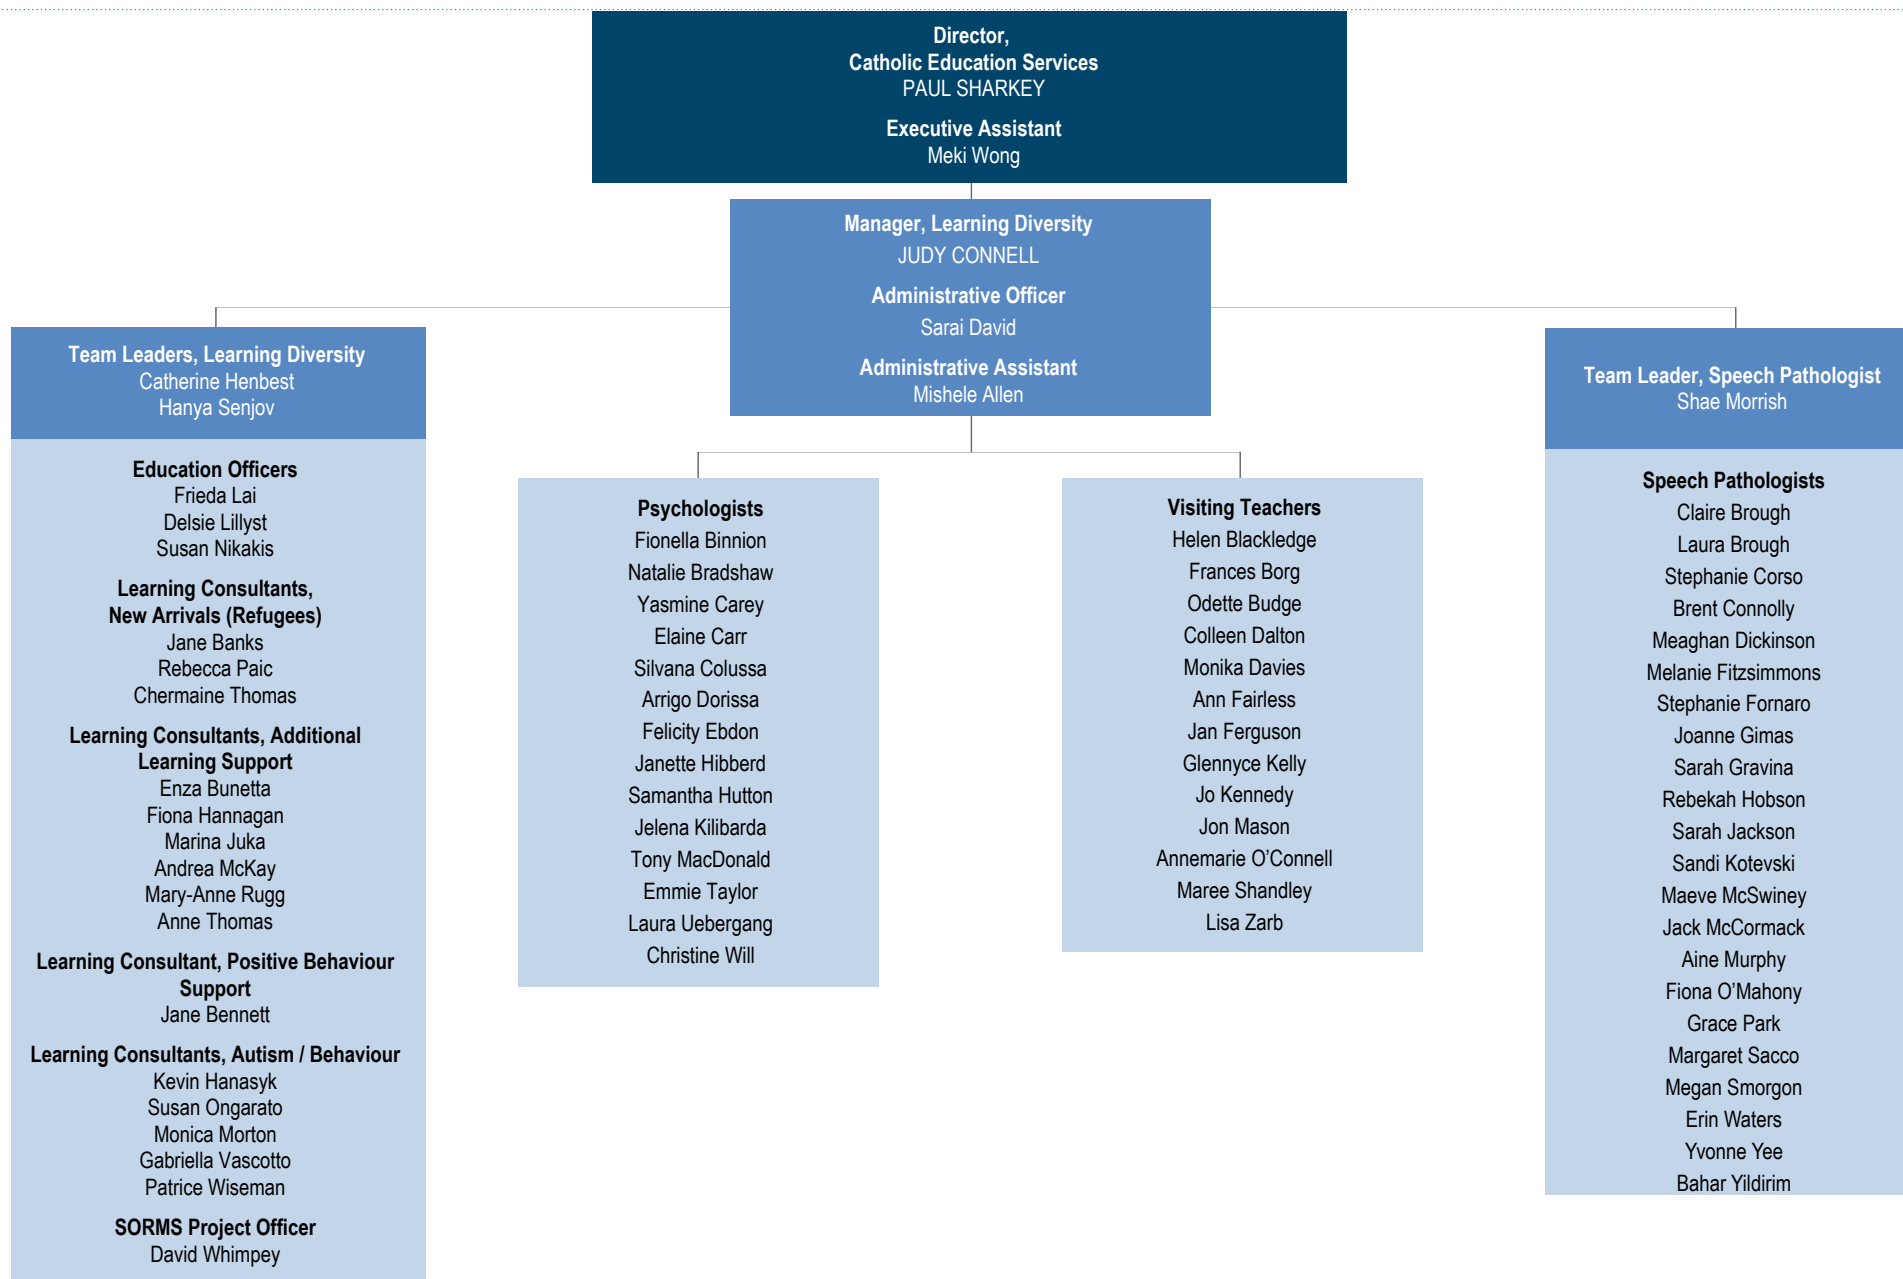

SENIOR STAFF

OFFICE OF THE EXECUTIVE DIRECTOR OF CATHOLIC EDUCATION

CATHOLIC EDUCATION SERVICES – LEADERSHIP TEAM

CATHOLIC EDUCATION SERVICES – LEARNING DIVERSITY

Note: Learning Consultant, Psychologist, Tutor, Speech Pathologist and Visiting Teacher locations are detailed at the end of this document.